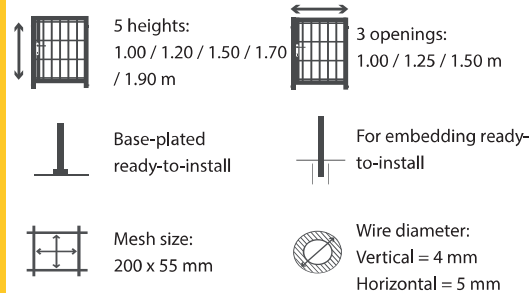

FEATURES

- **AXYLE® MS** panel infill (see the "Rigid Panels & Privacy Fencing" section)

CUSTOMISATION

Optional:

- Matt and textured finishes
- "Protect+" coating

PRIVATE HOMES

HOUSING COMPLEXES