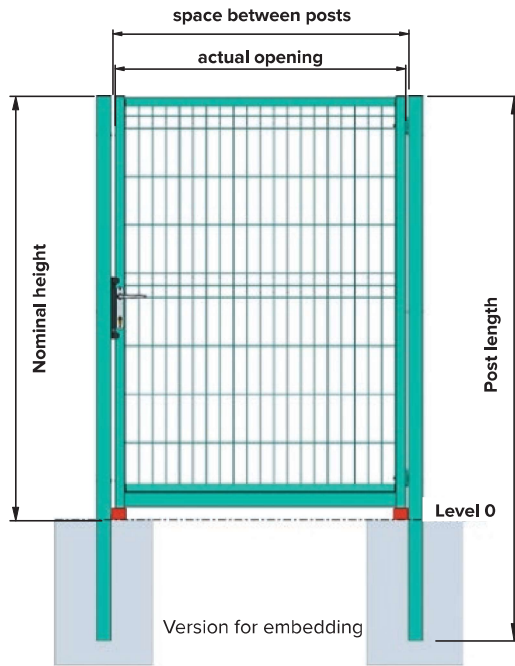

## HOUSING COMPLEXES

**TECHNICAL FEATURES**

DESCRIPTION	LENGTH (m)		
Nominal opening	1.00	1.25	1.50
Actual opening	0.98	1.20	1.48
Space between posts	1.01	1.23	1.51
Leaf length	0.97	1.20	1.47
Space below leaf	0.06	0.06	0.06
Embedded length	0.50	0.50	0.50