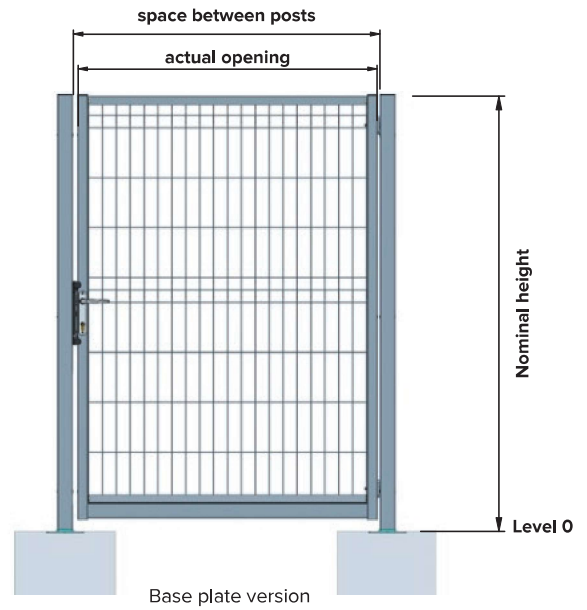

## USEFUL FOR PRIVACY

- Gate designed to match our range of small-fold panels.
- The folds in the fencing and in the gate are perfectly aligned.
- Hinges are offset to minimise the gap between the leaf and the posts for optimal privacy.
- Compatible with the following privacy fencing systems: LIXO® TOP small folds and LIXO® WOOD small folds (see the "Rigid Panels & Privacy Fencing" section).
- Top rail provided to protect the spikes if the side gate is not covered.

## HOUSING COMPLEXES

**TECHNICAL FEATURES**

DESCRIPTION	LENGTH (m)		
Nominal opening	1.00	1.25	1.50
Actual opening	0.98	1.20	1.48
Space between posts	1.01	1.23	1.51
Leaf length	0.97	1.20	1.47
Space below leaf	0.06	0.06	0.06
Embedded length	0.50	0.50	0.50