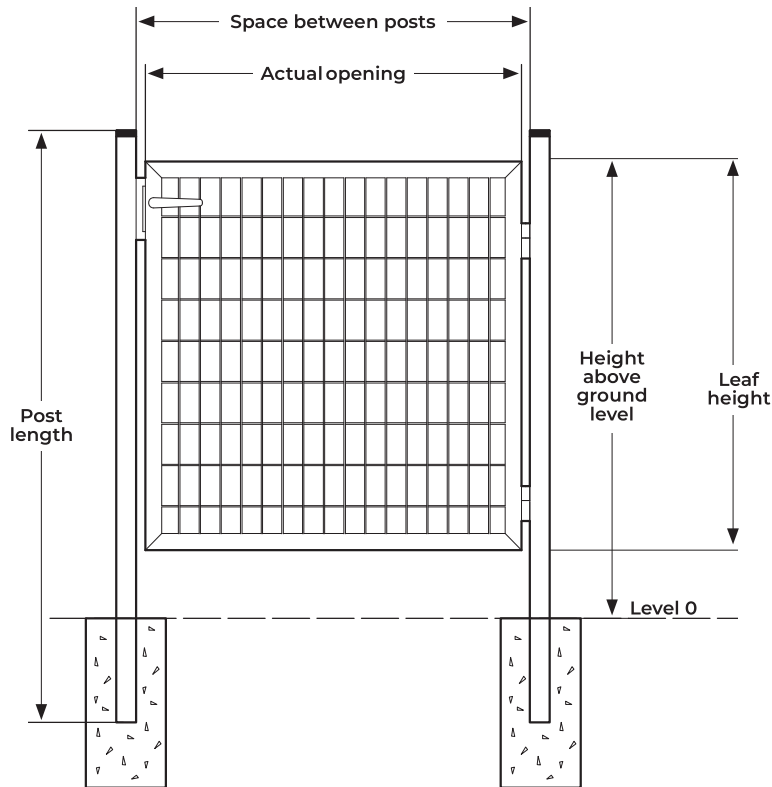

#### EASY TO INSTALL

- Embedded or base-plated (with sleeves).

### FEATURES

- Galvanised steel and polyester plastic coating
- Round tubular post and leaf frame
- Mesh infill 100 × 50mm, 3.5mm wire diameter
- 4 heights: 1.00, 1.25, 1.50 and 1.75m
- Colour: Green 6005 ●

**TECHNICAL FEATURES**

DESCRIPTION	LENGTH (m)
Nominal opening	1.00
Actual opening	0.88
Space between posts	0.95
Space below gate	0.08

NOMINAL HEIGHT (m)	POST		LEAF		
	LENGTH (m)	SECTION (mm)	HEIGHT (m)	SECTION (mm)	INFILL (mm)
1.08	1.50	dia. 50	1.00	dia. 40	Mesh: 100 × 50 Wire dia.: 3.50
1.33	1.75		1.25		
1.58	2.00		1.50		
1.83	2.25		1.75		